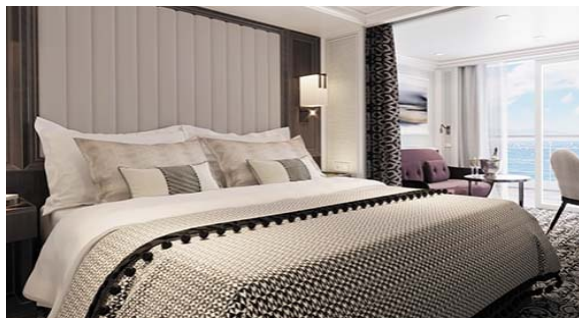

Category	Description	Special Fare Guest 1	Special Fare Guest 2	Availability
RS	REGENT SUITE 412 sqm	\$52,299	\$52,299	Sold Out
MS	MASTER SUITE 176 sqm	\$21,499	\$21,499	Sold Out
GS	GRAND SUITE 118 sqm	\$19,299	\$19,299	Sold Out
SP	SPLENDOR SUITE 76.2 sqm	\$17,499	\$17,499	Available
SS	SEVEN SEAS SUITE 75.6 sqm	\$14,799	\$14,799	Available
A	PENTHOUSE SUITE-A 52.1 sqm	\$12,399	\$12,399	Available
B	PENTHOUSE SUITE-B 52.1 sqm	\$12,099	\$12,099	Available
C	PENTHOUSE SUITE-C 52.1 sqm	\$11,799	\$11,799	Available
D	CONCIERGE SUITE-D 38.5 sqm	\$10,049	\$10,049	Available
E	CONCIERGE SUITE-E 41.4 sqm	\$9,599	\$9,599	Available
F1	SUPERIOR SUITE-F1 38.5 sqm	\$8,749	\$8,749	Available
G1	DELUXE VERANDA SUITE-G1 31.5 sqm	\$7,899	\$7,899	Available
G2	DELUXE VERANDA SUITE-G2 28.5 sqm	\$7,599	\$7,599	Available
H	VERANDA SUITE-H 28 sqm	\$7,299	\$7,299	Available

PENTHOUSE SUITES AND HIGHER INCLUDE: FREE Personal Butler and more

REGENT SUITE – RS 412 SQM

MASTER SUITE – MS 176 SQM.

SPLENDOR SUITE – SP 76.2 SQM.

PENTHOUSE SUITE – A 52.1 SQM.

SUPERIOR SUITE – F 38.5 SQM.