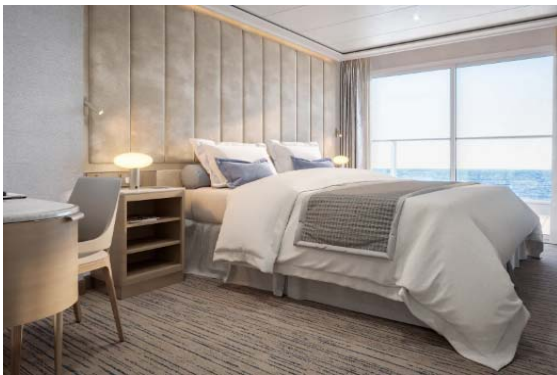

Owner's Suite – 129 sqm.

Silver Suite 63 Sqm.